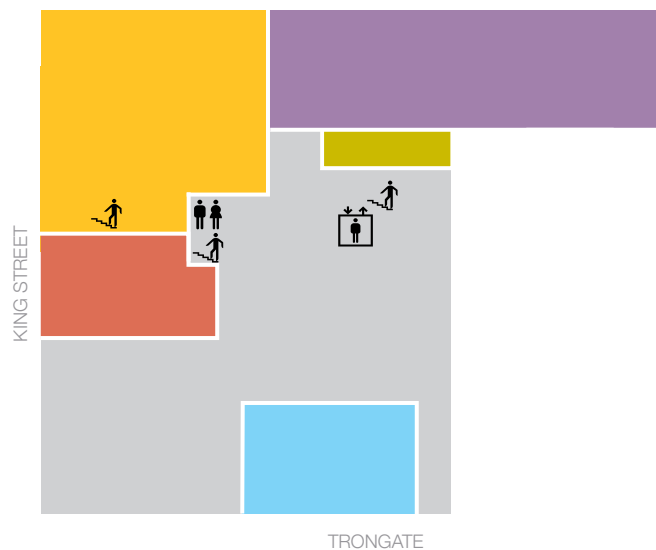

EXHIBITION SPACE

Ground floor

Street Level Photoworks
 Glasgow Print Studio Gallery
 Russian Cultural Centre /
 Café Cossachok
 Transmission Gallery
 (access from King Street only)
 Disabled toilet

First floor

Glasgow Print Studio
 Gallery
 Sharmanka Kinetic
 Theatre
 Project Ability Gallery
 Glasgow Project Room
 Seminar Room
 Toilets

FLOOR GUIDE

Fifth floor

GMAC

Fourth floor

Glasgow Independent Studio

Third floor

Project Ability Workshops

Second floor

Glasgow Print Studio Workshop / Street Level Photoworks /
 Glasgow International Festival of Visual Art / Visiting Artist Studio

First floor

See opposite for floor details

Ground floor

See opposite for floor details

Basement

Transmission Gallery – Accessible entrance to lower gallery

Key

- | | | |
|----------------------|--|-----------------|
| Glasgow Print Studio | Sharmanka Kinetic Theatre | Toilet |
| Transmission | Russian Cultural Centre/
Café Cossachok | Disabled Toilet |
| Project Ability | Street Level Photoworks | Stair |
| Glasgow Project Room | Seminar Room | Lift |